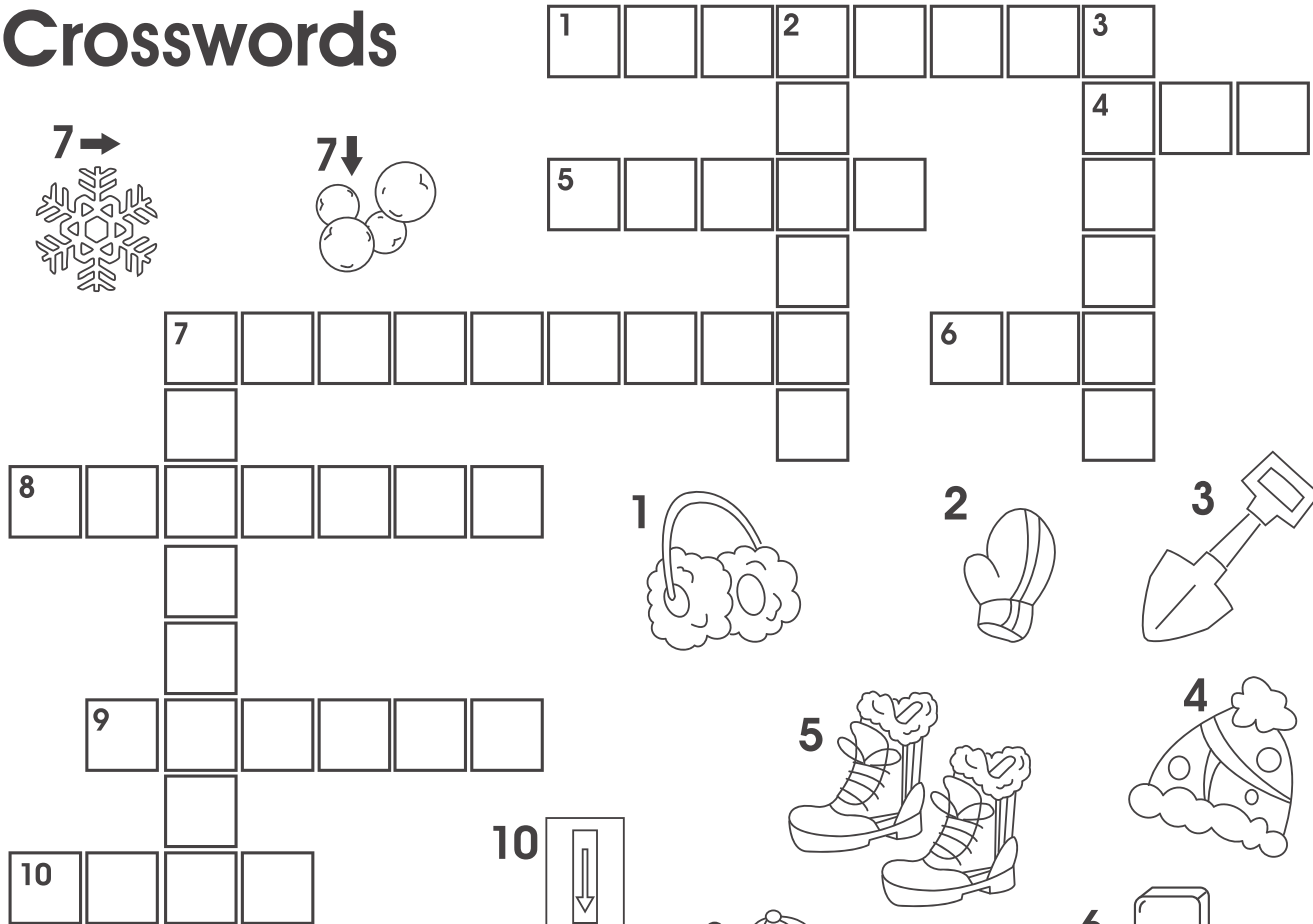

WINTER Crossword

Crosswords

7 →

7 ↓

1

2

3

5

4

10

9

8

6

1-Farmuffs, 2-Mitten, 3-Shovel, 4-Hat, 5-Boots, 6-Ice, 7 across-Snowflake, 7 down-Snowball, 8-Snowman, 9-Jacket, 10-Cold